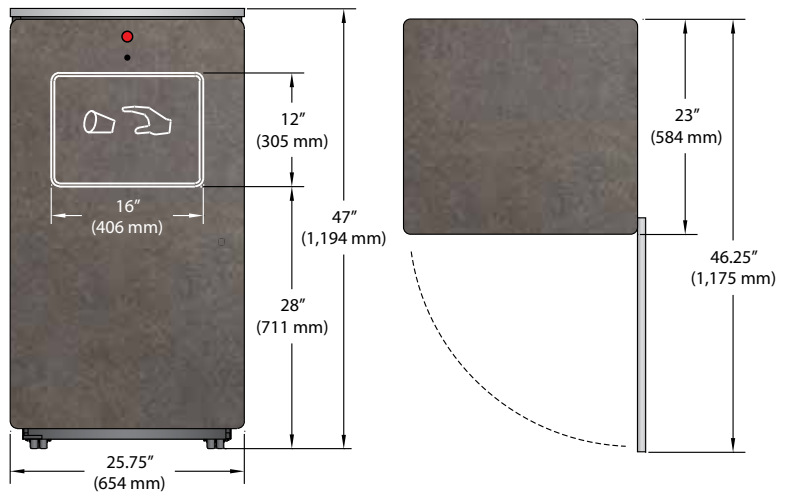

SmartPack Automatic Trash Compactor

Make things easier with Insite Wireless Monitoring:

Insite is invisible technology in the SmartPack that sends alert emails and SMS texts when the unit needs to be emptied or serviced. This creates extra time for your staff to do other important work and saves on trash related accessories! Learn more at <https://harmony1.com/insite-wireless-monitoring/>

SmartPacks can be purchased through Harmony Enterprises, or rented through Harmony Equipment Rental! Contact Us today at 507-886-6666 or sales@harmony1.com

SPECIFICATIONS

Exterior	4 standard exterior color and optional custom finishes also available
Interior	Stainless steel chamber area
Operating Voltage	115 volt, 60 hz
Motor	½ horsepower
Inside Container	Durable plastic, 2-piece for easy unloading at dumpster
Cycle Time	6-7 seconds, adjustable
Noise Level	Very quiet operation, usually not noticeable to nearby patrons
Wheels	Heavy-duty, recessed

DIMENSIONS

Overall Height	47" (1,194 mm)
Overall Depth	23" (584 mm)
Overall Width	25.75" (654 mm)
Weight	Approximately 450 lbs. (204 kg)
Weight of Compacted Waste	User controlled (ranges from 40-100 lbs.) (18-45 kg) Optional lift cart
Cube Capacity	3.3 cubic feet (94 liters); cubes/cubic yard: Approximately 8 per cycle
Required Floor Space	Approximately 4 square feet (.37 square meters)

Specifications subject to change without notice.

Harmony Enterprises, Inc. 704 Main Avenue North Harmony, MN 55939 USA
1.800.658.2320 toll free | 1.507.886.6666 international | 1.507.886.6706 fax
Email us at info@harmony1.com or visit us online at www.harmony1.com